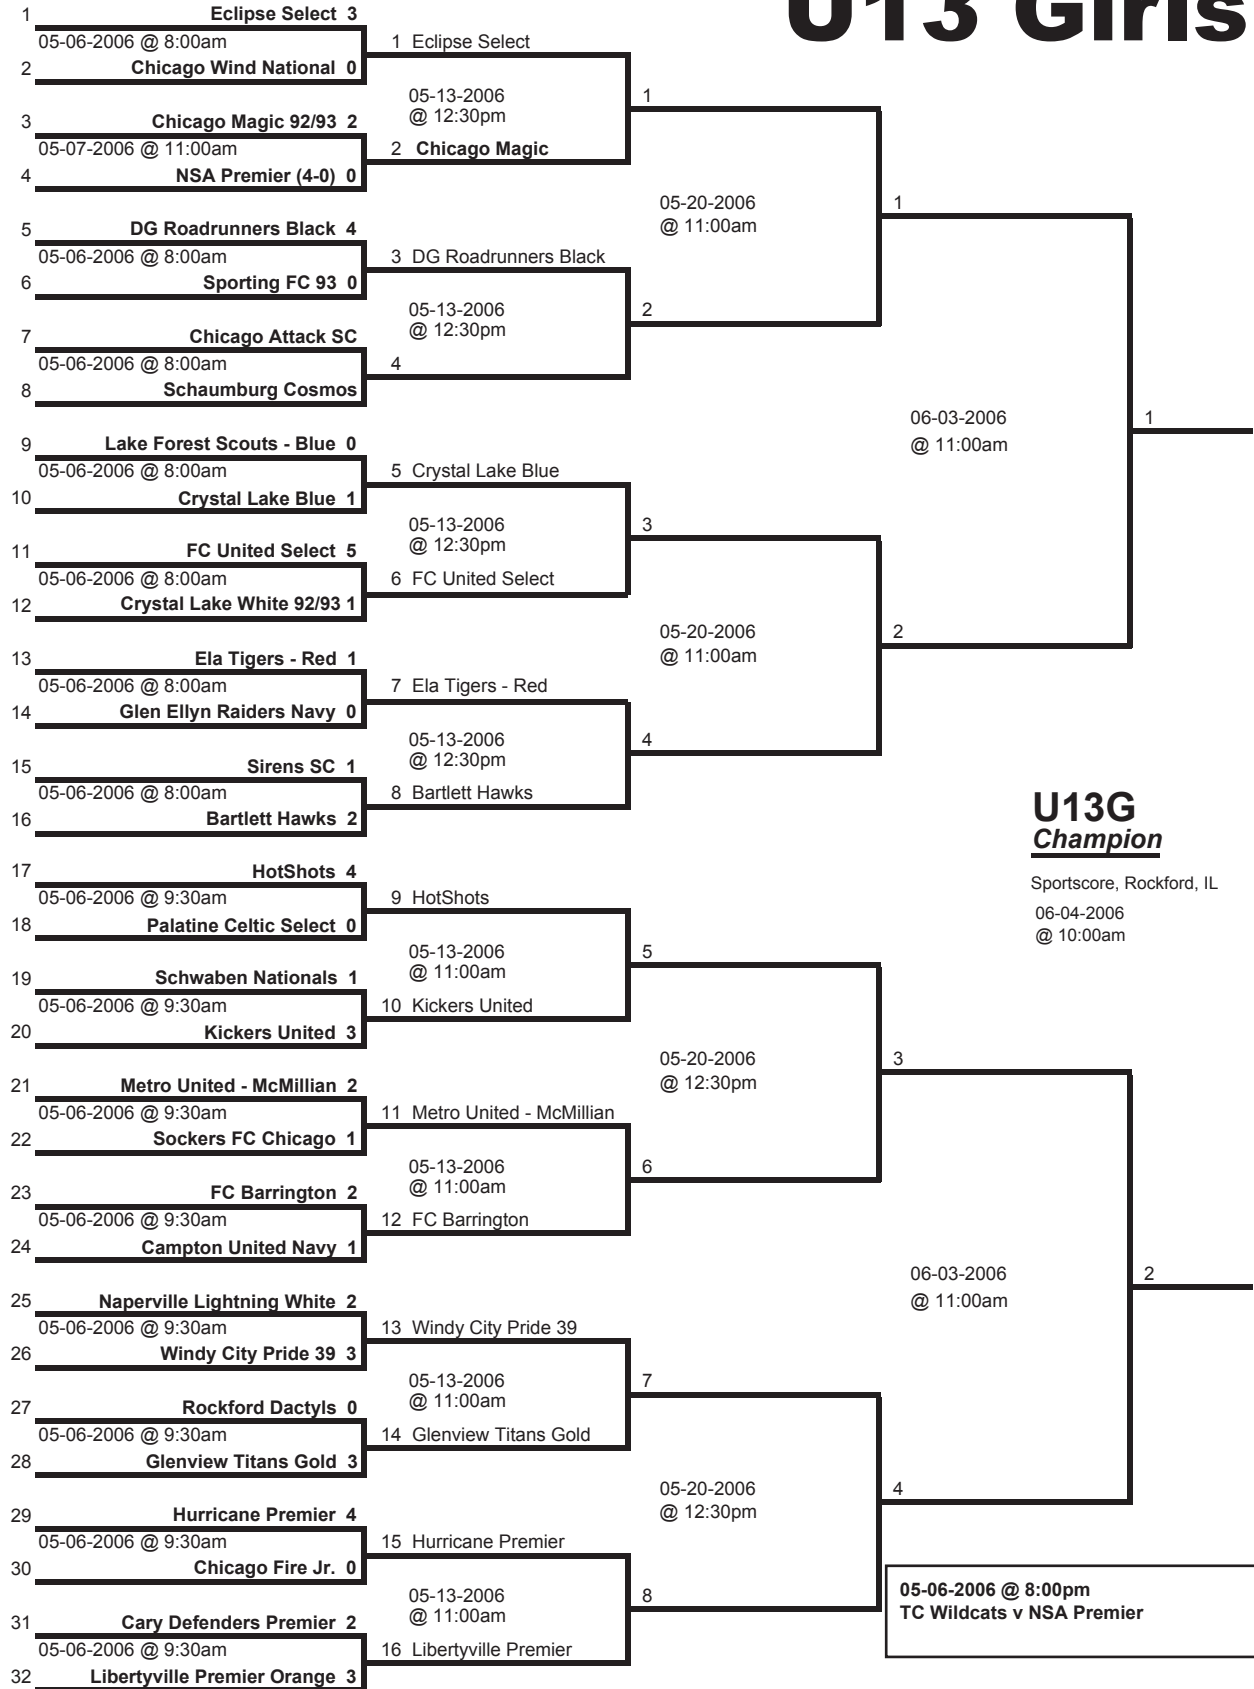

U13 Girls

All dates, time & locations are subject to change

Field Assignments Are Posted On The Schedule Board!